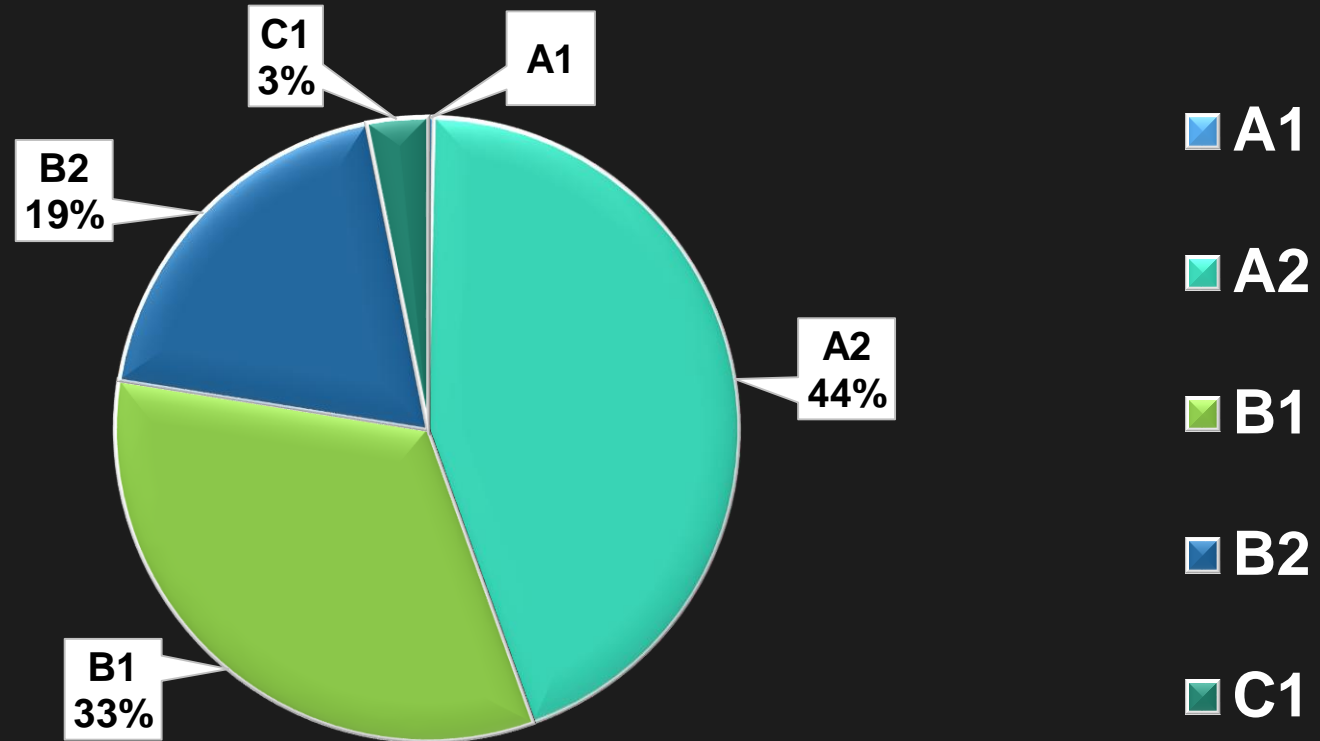

Diagnostic Evaluation of English Language Proficiency

2013-2016